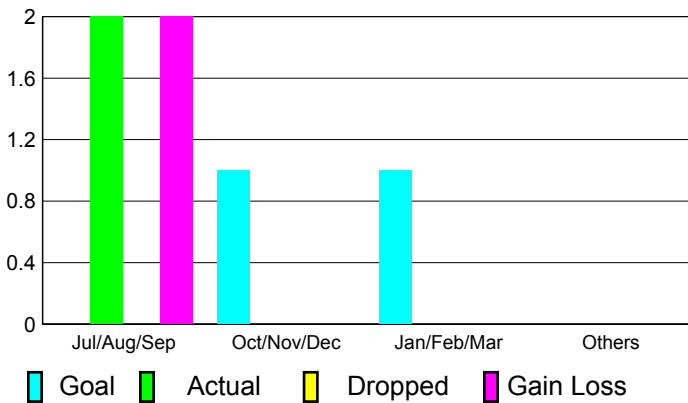

## CLUBS

**Club Results**  
2010-2011

**Clubs**  
2009-2010

Month	New Club Goal	Actual New Clubs	Actual Dropped Clubs	Gain/Loss of Clubs	Gain/Loss of Clubs
Jul/Aug/Sep	0	2	0	2	0
Oct/Nov/Dec	1	0	0	0	2
Jan/Feb/Mar	1	0	0	0	1
Apr/May/June	0	0	0	0	0
<b>Totals</b>	<b>2</b>	<b>2</b>	<b>0</b>	<b>2</b>	<b>3</b>

### Club Results 2010-2011

Goal, New, Dropped, Gain/Loss