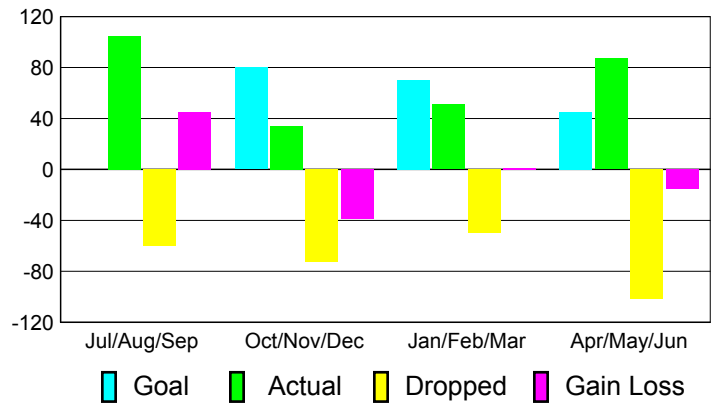

### YTD Status Quo Clubs 2010-2011

Status Quo Clubs Compared to Status Quo Members

## MEMBERSHIP

**Membership Results**  
2010-2011

**Membership**  
2009-2010

Month	Net Memb Goal	Actual New Memb	Actual Dropped Memb	Gain/Loss of Memb	Gain/Loss of Memb
Jul/Aug/Sep	0	105	-60	45	-8
Oct/Nov/Dec	80	34	-73	-39	52
Jan/Feb/Mar	70	51	-50	1	55
Apr/May/June	45	87	-102	-15	-28
<b>Totals</b>	<b>195</b>	<b>277</b>	<b>-285</b>	<b>-8</b>	<b>71</b>

### Membership Results 2010-2011

Goal, New, Dropped, Gain/Loss

### Comparison of Membership Gain/Loss

Current Year Compared to the Previous Year