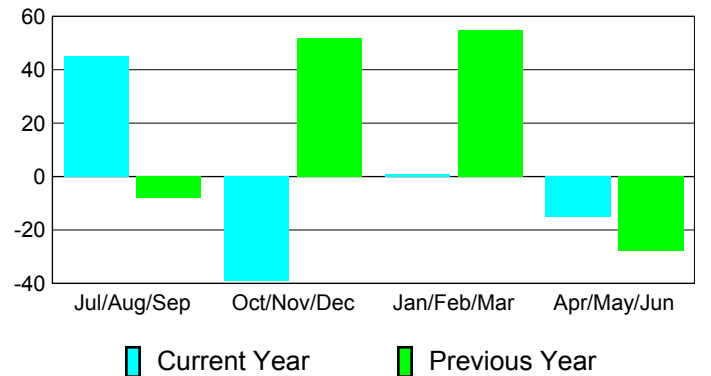

Gender Comparison 2010-2011

Jul/Aug/Sep

Oct/Nov/Dec

Jan/Feb/Mar

Apr/May/June

Male

Female